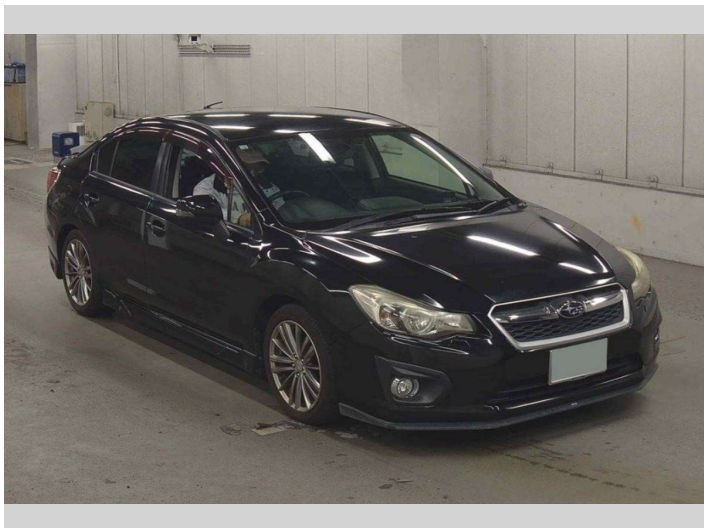

2012 Subaru IMPREZA G4 2.0 i-S Eyesight

Purchase Price
Includes GST, Registration & Licensing

POA

Finance may be available on this vehicle. Ask one of our friendly staff for more information.

Gain peace of mind with Mechanical Breakdown Insurance. **Ask us how.**

Top features

- » ESC

| | | | |
|--------------|-------------------|----------------|----------------|
| Body Style | - | Reg No. | - |
| Odometer | 131,543 km | Ext Colour | Black |
| Engine | 2000 cc | History | - |
| Fuel Type | Petrol | Seats | 5 seats |
| Transmission | CVT Auto | CO2 Emissions | - |
| Wheels | - | Energy Economy | - |
| VIN | - | | |
| Interior | - | | |
| Safety | - | | |