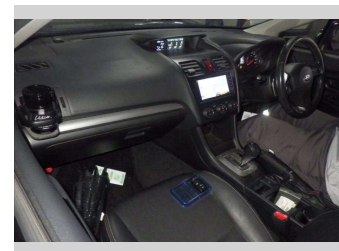

2012 Subaru IMPREZA G4 2.0 i-S Eyesight

Purchase Price
Includes GST, Registration & Licensing

POA

Finance may be available on this vehicle. Ask one of our friendly staff for more information.

Gain peace of mind with Mechanical Breakdown Insurance. **Ask us how.**