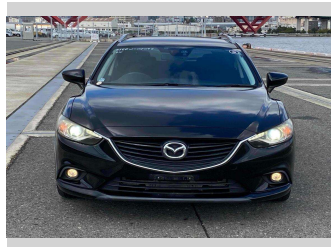

# 2014 Mazda ATENZA WAGON 20S

**Purchase Price** **POA**  
Includes GST, Registration & Licensing

Finance may be available on this vehicle. Ask one of our friendly staff for more information.

Gain peace of mind with Mechanical Breakdown Insurance. **Ask us how.**

**Top features**

- » Air Con
- » Auto Lights
- » CD Player
- » Cruise Control
- » ESC
- » Paddle Shift
- » Smart Key

Body Style  
-

Odometer  
**158,860 km**

Engine  
**2000 cc**

Fuel Type  
**Petrol**

Transmission  
**CVT Auto**

Wheels  
-

VIN  
-

Interior  
-

Safety  
-

Reg No.  
-

Ext Colour  
**Black**

History  
-

Seats  
**5 seats**