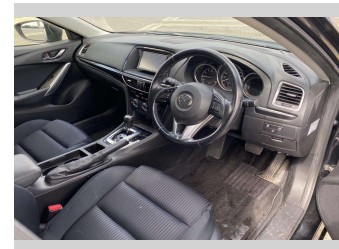

# 2014 Mazda ATENZA WAGON 20S

**Purchase Price** **POA**  
Includes GST, Registration & Licensing

Finance may be available on this vehicle. Ask one of our friendly staff for more information.

Gain peace of mind with Mechanical Breakdown Insurance. **Ask us how.**

**Top features**

- » Air Con
- » Auto Lights
- » CD Player
- » Cruise Control
- » ESC
- » Paddle Shift
- » Smart Key

Body Style  
-

Odometer  
**158,860 km**

Engine  
**2000 cc**

Fuel Type  
**Petrol**

Transmission  
**CVT Auto**

Wheels  
-

VIN  
-

Interior  
-

Safety  
-

Reg No.  
-

Ext Colour  
**Black**

History  
-

Seats  
**5 seats**