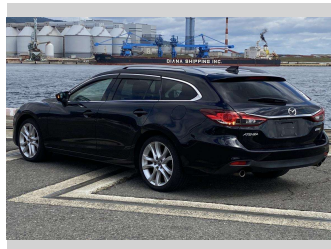

# 2014 Mazda ATENZA WAGON 20S

**Purchase Price** **POA**  
Includes GST, Registration & Licensing

Finance may be available on this vehicle. Ask one of our friendly staff for more information.

Gain peace of mind with Mechanical Breakdown Insurance. **Ask us how.**

**Top features**

- » Air Con
- » Auto Lights
- » CD Player
- » Cruise Control
- » ESC
- » Paddle Shift
- » Smart Key

Body Style  
-

Odometer  
**158,860 km**

Engine  
**2000 cc**

Fuel Type  
**Petrol**

Transmission  
**CVT Auto**