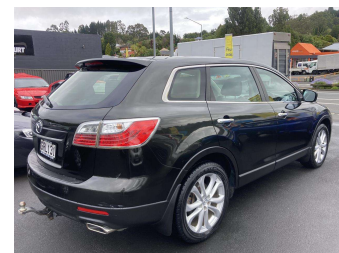

# 2013 Mazda CX-9 4WD LTD 3.7 6AT

**Purchase Price** **\$9,995**  
Includes GST, Registration & Licensing

Finance may be available on this vehicle. Ask one of our friendly staff for more information.

Gain peace of mind with Mechanical Breakdown Insurance. **Ask us how.**

Body Style  
**4 door, SUV / 4x4**

Odometer  
**195,780 km**

Engine  
**3700 cc, V6**

Fuel Type  
**Petrol**

Transmission  
**Automatic, 4WD**

Wheels  
-

VIN  
**JM0TB10A4C0315667**

Interior  
**Black**