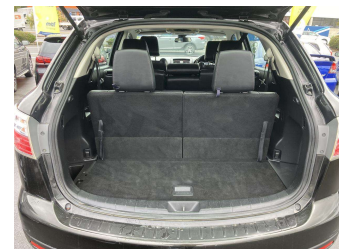

2013 Mazda CX-9 4WD LTD 3.7 6AT

Purchase Price **$9,995**
Includes GST, Registration & Licensing

Finance may be available on this vehicle. Ask one of our friendly staff for more information.

Gain peace of mind with Mechanical Breakdown Insurance. **Ask us how.**

Top features

- » 7 Seater
- » ABS Braking
- » Air Bag(s)
- » Air Con
- » Air Conditioning
- » Alloys
- » Car Stereo
- » Central Locking
- » Central Locking
- » Child seat anchor poin...
- » Climate Control
- » Digital Display
- » EFI
- » Electric Mirrors
- » Electric Mirrors
- » Electric Seats
- » Electric Windows
- » Full Leather

Body Style
4 door, SUV / 4x4

Odometer
195,780 km

Engine
3700 cc, V6

Fuel Type
Petrol

Transmission
Automatic, 4WD

Wheels
-

VIN
JM0TB10A4C0315667

Interior
Black

Safety

Based on 2023 UCSR rating for 07-15 models

Reg No.
GRL131

Ext Colour
Black

History
-

Seats
7 seats, Leather

CO2 Emissions
☆☆☆☆☆☆
302 grams/km

Energy Economy
☆☆☆☆☆☆

Annual fuel cost of $4,940
12.6L per 100km

Cost per year is an estimate based on petrol price of $2.80 per litre and an average distance of 14000 km. Emissions and Energy Economy figures standardised to 3P WLTP.

Stock ID: 3499

Mitchell Motor Court | Phone 03 453 0011 | Email mitchellmc@xtra.co.nz
299 Kaikorai Valley Road, Dunedin 9011, New Zealand
www.mitchellmotorcourt.co.nz