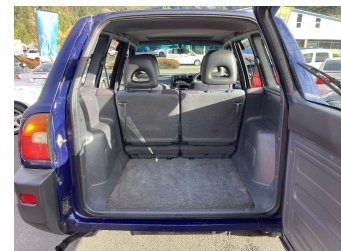

# 1995 Toyota RAV4 2.0P 4wd Auto

**Purchase Price** **\$5,995**  
Includes GST, Registration & Licensing

Finance may be available on this vehicle. Ask one of our friendly staff for more information.

Gain peace of mind with Mechanical Breakdown Insurance. **Ask us how.**

**Top features**

- » 5 Seater
- » Car Stereo
- » Central Locking
- » Electric Windows
- » Nudge Bar
- » Power Steering
- » Spoiler
- » Stereo

Body Style  
**4 door, SUV / 4x4**

Odometer  
**241,600 km**

Engine  
**2000 cc**