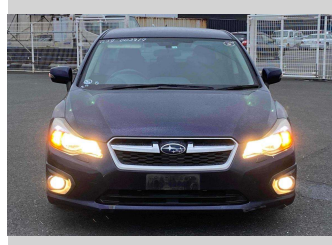

# 2012 Subaru IMPREZA G4 2.0i eyesight

**Purchase Price** **POA**  
Includes GST, Registration & Licensing

Finance may be available on this vehicle. Ask one of our friendly staff for more information.

Gain peace of mind with Mechanical Breakdown Insurance. **Ask us how.**

**Top features**

- » Air Con
- » Auto Lights
- » CD Player
- » ESC
- » Paddle Shift
- » Radio
- » Smart Key

Body Style  
-

Odometer  
**63,402 km**

Engine  
**2000 cc**

Fuel Type  
**Petrol**

Transmission  
**CVT Auto, 4WD**

Wheels  
-

VIN  
-

Interior  
-

Safety  
-

Reg No.  
-

Ext Colour  
**Blue**

History  
-

Seats  
**5 seats**