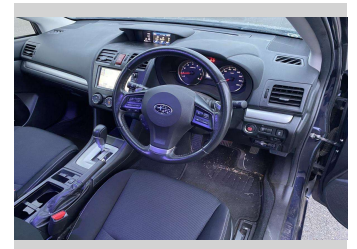

# 2012 Subaru IMPREZA G4 2.0i eyesight

**Purchase Price** **POA**  
Includes GST, Registration & Licensing

Finance may be available on this vehicle. Ask one of our friendly staff for more information.

Gain peace of mind with Mechanical Breakdown Insurance. **Ask us how.**

**Top features**

- » Air Con
- » Auto Lights
- » CD Player
- » ESC
- » Paddle Shift
- » Radio
- » Smart Key

Body Style  
-

Odometer  
**63,402 km**

Engine  
**2000 cc**

Fuel Type  
**Petrol**

Transmission  
**CVT Auto, 4WD**

Wheels  
-

VIN  
-

Interior  
-

Safety  
-

Reg No.  
-

Ext Colour  
**Blue**

History  
-

Seats  
**5 seats**