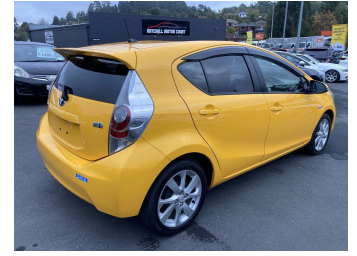

2012 Toyota AQUA S

Purchase Price **\$10,995**

Includes GST
Excludes on-road costs of \$295

Finance may be available on this vehicle. Ask one of our friendly staff for more information.

Gain peace of mind with Mechanical Breakdown Insurance. **Ask us how.**

Body Style
4 door, Hatchback

Odometer
63,039 km

Engine
1500 cc

Fuel Type
Hybrid

Transmission
CVT Auto

Wheels
-

VIN
7AT0H65YX23049170

Interior
Black