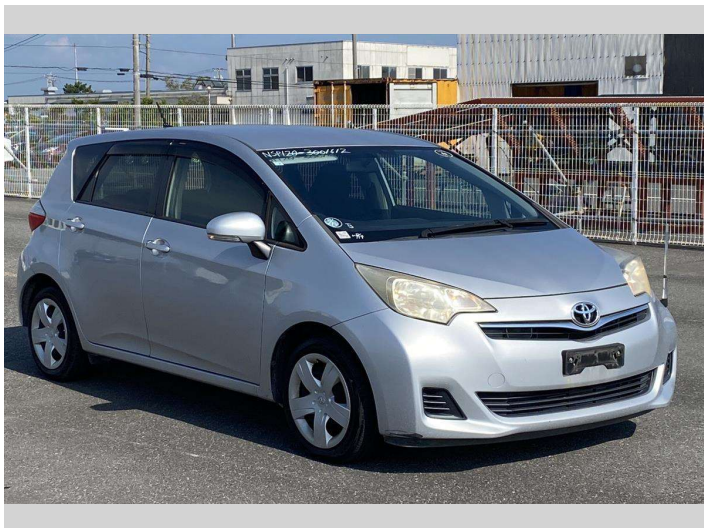

# 2012 Toyota RACTIS X SMART SELECTION

**Purchase Price**  
Includes GST, Registration & Licensing

**POA**

Finance may be available on this vehicle. Ask one of our friendly staff for more information.

Gain peace of mind with Mechanical Breakdown Insurance. **Ask us how.**

**Top features**

- » ESC

Body Style  
-

Odometer  
**98,251 km**

Engine  
**1300 cc**

Fuel Type  
**Petrol**

Transmission  
**CVT Auto**

Wheels  
-

VIN  
-

Interior  
-

Safety  
-

Reg No.  
-

Ext Colour  
**Silver**

History  
-

Seats  
**5 seats**

CO2 Emissions  
-