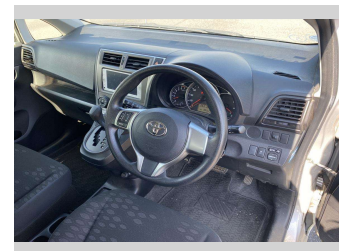

# 2012 Toyota RACTIS X SMART SELECTION

**Purchase Price**  
Includes GST, Registration & Licensing

**POA**

Finance may be available on this vehicle. Ask one of our friendly staff for more information.

Gain peace of mind with Mechanical Breakdown Insurance. **Ask us how.**

**Top features**

- » ESC

Body Style  
-

Odometer  
**98,251 km**

Engine  
**1300 cc**

Fuel Type  
**Petrol**

Transmission  
**CVT Auto**

Wheels  
-

VIN  
-

Interior  
-

Safety  
-

Reg No.  
-

Ext Colour  
**Silver**

History  
-

Seats  
**5 seats**

CO2 Emissions  
-