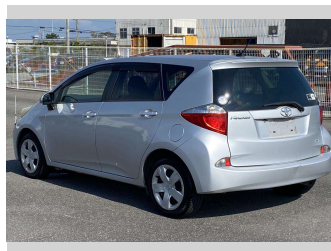

# 2012 Toyota RACTIS X SMART SELECTION

**Purchase Price**  
Includes GST, Registration & Licensing

**POA**

Finance may be available on this vehicle. Ask one of our friendly staff for more information.

Gain peace of mind with Mechanical Breakdown Insurance. **Ask us how.**

**Top features**

- » ESC

Body Style  
-

Odometer  
**98,251 km**

Engine  
**1300 cc**

Fuel Type  
**Petrol**

Transmission  
**CVT Auto**

Wheels  
-