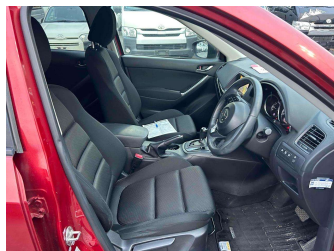

2012 Mazda CX-5 20S

Purchase Price **POA**
Includes GST, Registration & Licensing

Finance may be available on this vehicle. Ask one of our friendly staff for more information.

Gain peace of mind with Mechanical Breakdown Insurance. **Ask us how.**

Top features
None Listed

Body Style

-

Odometer
62,000 km

Engine
2000 cc

Fuel Type
Petrol

Transmission
CVT Auto

Wheels
-

VIN
-

Interior
-

Safety
-

Reg No.

-

Ext Colour
Red

History
-

Seats
-