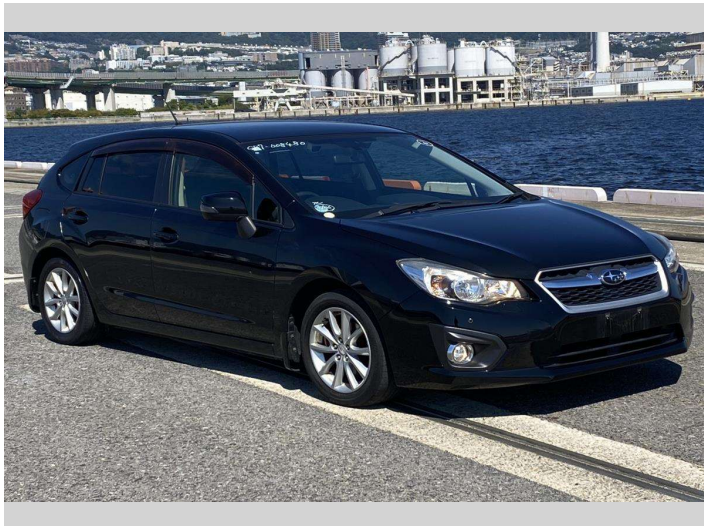

2012 Subaru IMPREZA SPORT 2.0i EYESIGHT

Purchase Price **POA**
Includes GST, Registration & Licensing

Finance may be available on this vehicle. Ask one of our friendly staff for more information.

Gain peace of mind with Mechanical Breakdown Insurance. **Ask us how.**

Top features

- » ESC

Body Style
-

Odometer
98,048 km

Engine
2000 cc

Fuel Type
Petrol

Transmission
CVT Auto

Wheels
-

VIN
-

Interior
-

Safety
-

Reg No.
-

Ext Colour
Black

History
-

Seats
-

CO2 Emissions
-