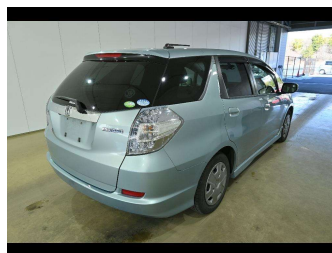

2012 Honda Fit SHUTTLE HYBRID

Purchase Price **POA**
Includes GST, Registration & Licensing

Finance may be available on this vehicle. Ask one of our friendly staff for more information.

Gain peace of mind with Mechanical Breakdown Insurance. **Ask us how.**

Top features
None Listed

Body Style

-

Odometer
77,000 km

Engine
1300 cc

Fuel Type
Hybrid

Transmission
CVT Auto

Wheels
-