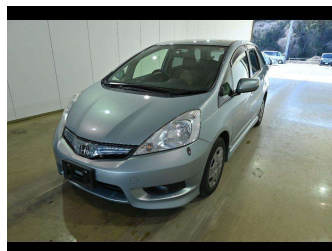

2012 Honda Fit SHUTTLE HYBRID

Purchase Price **POA**
Includes GST, Registration & Licensing

Finance may be available on this vehicle. Ask one of our friendly staff for more information.

Gain peace of mind with Mechanical Breakdown Insurance. **Ask us how.**

Top features
None Listed

Body Style

-

Odometer
77,000 km

Engine
1300 cc

Fuel Type
Hybrid

Transmission
CVT Auto

Wheels
-