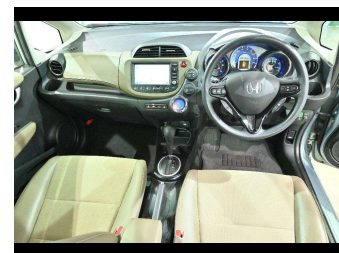

2012 Honda Fit SHUTTLE HYBRID

Purchase Price **POA**
Includes GST, Registration & Licensing

Finance may be available on this vehicle. Ask one of our friendly staff for more information.

Gain peace of mind with Mechanical Breakdown Insurance. **Ask us how.**

Top features
None Listed

Body Style

-

Odometer
77,000 km

Engine
1300 cc

Fuel Type
Hybrid

Transmission
CVT Auto

Wheels
-