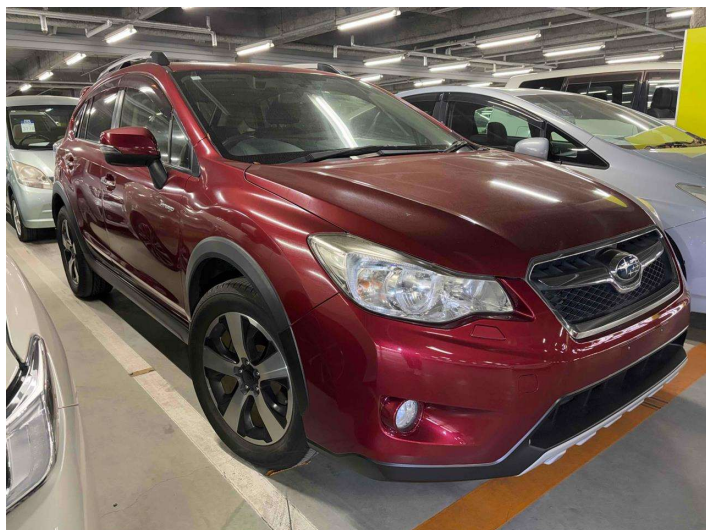

# 2014 Subaru XV Hybrid 2.0i-L EYESIGHT

**Purchase Price**  
Includes GST, Registration & Licensing

**POA**

Finance may be available on this vehicle. Ask one of our friendly staff for more information.

Gain peace of mind with Mechanical Breakdown Insurance. **Ask us how.**

**Top features**

None Listed

Body Style  
-

Odometer  
**81,000 km**

Engine  
**2000 cc**

Fuel Type  
-

Transmission  
**CVT Auto**

Wheels  
-