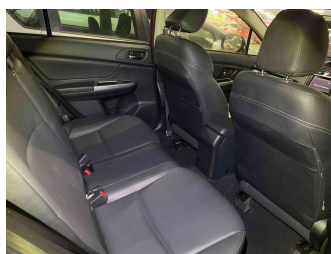

# 2014 Subaru XV Hybrid 2.0i-L EYESIGHT

**Purchase Price**  
Includes GST, Registration & Licensing

**POA**

Finance may be available on this vehicle. Ask one of our friendly staff for more information.

Gain peace of mind with Mechanical Breakdown Insurance. **Ask us how.**