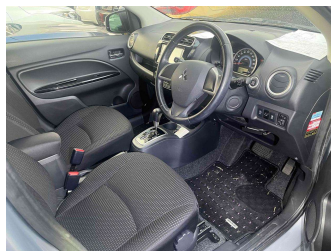

2015 Mitsubishi Mirage G

Purchase Price **POA**
Includes GST, Registration & Licensing

Finance may be available on this vehicle. Ask one of our friendly staff for more information.

Gain peace of mind with Mechanical Breakdown Insurance. **Ask us how.**

Top features
None Listed

Body Style
-

Odometer
29,179 km

Engine
1200 cc

Fuel Type
Petrol

Transmission
CVT Auto

Wheels
-

VIN
-

Interior
-

Safety
-

Reg No.
-

Ext Colour
Silver

History
-

Seats
-

CO2 Emissions
-

Energy Economy
-