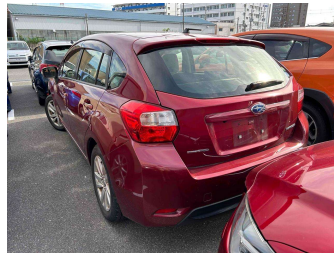

2015 Subaru Impreza SPORT 2.0I EYESIGHT 4WD

Purchase Price
Includes GST, Registration & Licensing

POA

Finance may be available on this vehicle. Ask one of our friendly staff for more information.

Gain peace of mind with Mechanical Breakdown Insurance. **Ask us how.**

Top features

None Listed

Body Style

-

Odometer

60,935 km

Engine

2000 cc