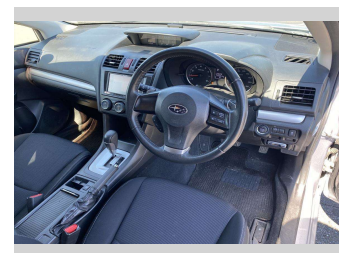

2013 Subaru IMPREZA SPORT 2.0i EYESITE

Purchase Price **POA**
Includes GST, Registration & Licensing

Finance may be available on this vehicle. Ask one of our friendly staff for more information.

Gain peace of mind with Mechanical Breakdown Insurance. **Ask us how.**

Top features

- » Air Con
- » Auto Lights
- » CD Player
- » Cruise Control
- » ESC
- » Paddle Shift
- » Radio
- » Smart Key

Body Style
-

Odometer
144,401 km

Engine
2000 cc

Fuel Type
Petrol

Transmission
CVT Auto, 4WD

Wheels
-

VIN
-

Interior
-

Safety
-

Reg No.
-

Ext Colour
Silver

History
-

Seats
5 seats