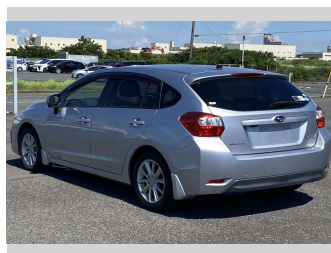

2013 Subaru IMPREZA SPORT 2.0i EYESITE

Purchase Price **POA**
Includes GST, Registration & Licensing

Finance may be available on this vehicle. Ask one of our friendly staff for more information.

Gain peace of mind with Mechanical Breakdown Insurance. **Ask us how.**

Top features

- » Air Con
- » Auto Lights
- » CD Player
- » Cruise Control
- » ESC
- » Paddle Shift
- » Radio
- » Smart Key

Body Style
-

Odometer
144,401 km

Engine
2000 cc

Fuel Type
Petrol

Transmission
CVT Auto, 4WD

Wheels
-

VIN
-

Interior
-

Safety
-

Reg No.
-

Ext Colour
Silver

History
-

Seats
5 seats