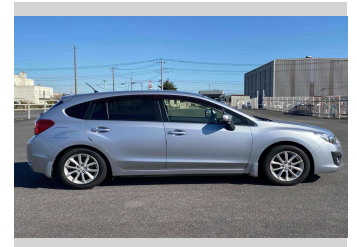

# 2012 Subaru IMPREZA SPORT 2.0I

**Purchase Price** **POA**  
Includes GST, Registration & Licensing

Finance may be available on this vehicle. Ask one of our friendly staff for more information.

Gain peace of mind with Mechanical Breakdown Insurance. **Ask us how.**

**Top features**

- » Air Con
- » Auto Lights
- » CD Player
- » Cruise Control
- » ESC
- » Radio

Body Style

-

Odometer

**119,584 km**

Engine

**2000 cc**