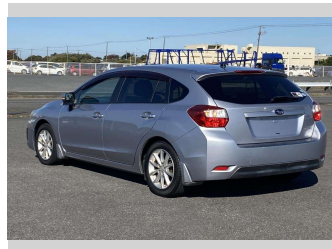

# 2012 Subaru IMPREZA SPORT 2.0I

**Purchase Price** **POA**  
Includes GST, Registration & Licensing

Finance may be available on this vehicle. Ask one of our friendly staff for more information.

Gain peace of mind with Mechanical Breakdown Insurance. **Ask us how.**

**Top features**

- » Air Con
- » Auto Lights
- » CD Player
- » Cruise Control
- » ESC
- » Radio

Body Style

-

Odometer

**119,584 km**

Engine

**2000 cc**