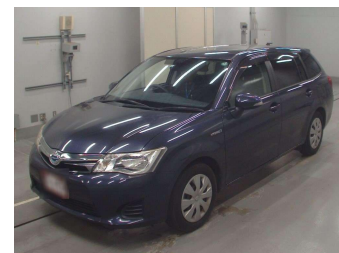

2014 Toyota Corolla FIELDER HYBRID

Purchase Price **POA**
Includes GST, Registration & Licensing

Finance may be available on this vehicle. Ask one of our friendly staff for more information.

Gain peace of mind with Mechanical Breakdown Insurance. **Ask us how.**

Top features
None Listed

Body Style
-

Odometer
90,000 km

Engine
1500 cc

Fuel Type
Hybrid

Transmission
CVT Auto

Wheels
-

VIN
-