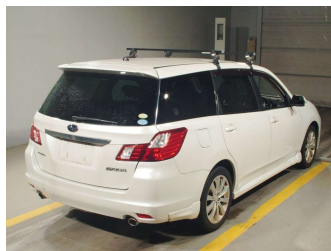

# 2012 Subaru Exiga 2.0I-S 4WD

**Purchase Price** **POA**  
Includes GST, Registration & Licensing

Finance may be available on this vehicle. Ask one of our friendly staff for more information.

Gain peace of mind with Mechanical Breakdown Insurance. **Ask us how.**

**Top features**  
None Listed

Body Style  
-

Odometer  
**104,000 km**

Engine  
**2000 cc**

Fuel Type  
**Petrol**

Transmission  
**CVT Auto**

Wheels  
-

VIN  
-