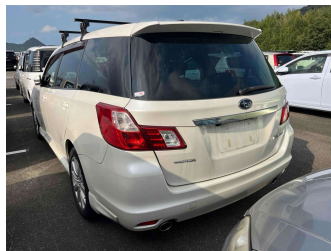

# 2012 Subaru Exiga 2.0I-S 4WD

**Purchase Price** **POA**  
Includes GST, Registration & Licensing

Finance may be available on this vehicle. Ask one of our friendly staff for more information.

Gain peace of mind with Mechanical Breakdown Insurance. **Ask us how.**

**Top features**  
None Listed

Body Style  
-

Odometer  
**104,000 km**

Engine  
**2000 cc**

Fuel Type  
**Petrol**

Transmission  
**CVT Auto**

Wheels  
-

VIN  
-