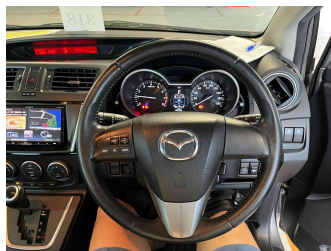

2013 Mazda Premacy 20S SKYACTIVE

Purchase Price **POA**
Includes GST, Registration & Licensing

Finance may be available on this vehicle. Ask one of our friendly staff for more information.

Gain peace of mind with Mechanical Breakdown Insurance. **Ask us how.**

Top features
None Listed

Body Style
-
Odometer
123,000 km

Engine
2000 cc
Fuel Type
Petrol
Transmission
CVT Auto

Wheels
-
VIN
-
Interior
-
Safety
-

Reg No.
-
Ext Colour
GRAY
History
-
Seats
-
CO2 Emissions
-
Energy Economy
-