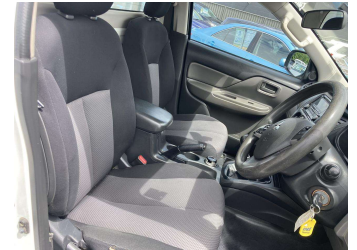

2015 Mitsubishi Triton S/CAB GLX 2.4D/4WD/6

Purchase Price **$19,995**
Includes GST, Registration & Licensing

Finance may be available on this vehicle. Ask one of our friendly staff for more information.

Gain peace of mind with Mechanical Breakdown Insurance. **Ask us how.**

Top features

- » Air Bag(s)
- » Air Con
- » Air Conditioning
- » Car Stereo
- » Central Locking
- » Central Locking
- » EFI
- » Electric Windows
- » Flat Deck
- » Power Steering
- » Remote Locking
- » Stereo
- » Tow Bar
- » Towbar

Body Style
2 door, Ute

Odometer
127,145 km

Engine
2400 cc

Fuel Type
Diesel

Transmission
6-Speed Manual, 4WD

Wheels
-

VIN
MMAYJKL10GH004265

Interior
Black

Safety

Based on 2024 UCSR rating for 15-22 models

Reg No.
JFB436

Ext Colour
White

History
-

Seats
2 seats

CO2 Emissions
★ ★ ★ ☆ ☆ ☆
214 grams/km

Energy Economy
★ ★ ☆ ☆ ☆ ☆
Annual fuel cost of $3,360
8.2L per 100km

Cost per year is an estimate based on diesel price of $2.00 per litre and an average distance of 14000 km. Includes Road User Charges (RUC). Emissions and Energy Economy figures standardised to 3P WLTP.

Stock ID: 4041