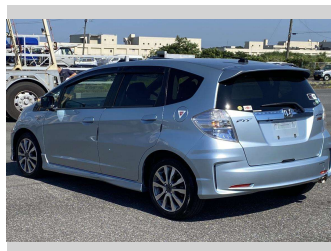

2013 Honda FIT HYBRID RS

Purchase Price **POA**
Includes GST, Registration & Licensing

Finance may be available on this vehicle. Ask one of our friendly staff for more information.

Gain peace of mind with Mechanical Breakdown Insurance. **Ask us how.**

Top features

- » ESC

Body Style
-

Odometer
137,887 km

Engine
1500 cc

Fuel Type
Petrol - Hybrid

Transmission
CVT Auto

Wheels
-