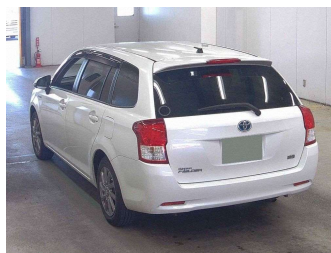

# 2013 Toyota Corolla FIELDER HV G

**Purchase Price** **POA**  
Includes GST, Registration & Licensing

Finance may be available on this vehicle. Ask one of our friendly staff for more information.

Gain peace of mind with Mechanical Breakdown Insurance. **Ask us how.**

**Top features**  
None Listed

Body Style  
-

Odometer  
**112,000 km**

Engine  
**1500 cc**

Fuel Type  
-

Transmission  
**CVT Auto**

Wheels  
-

VIN  
-