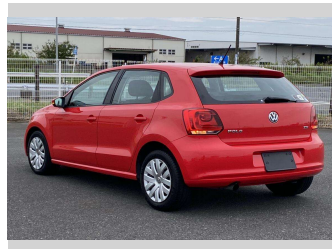

# 2012 Volkswagen Polo TSI Comfort Line

**Purchase Price** **POA**  
Includes GST, Registration & Licensing

Finance may be available on this vehicle. Ask one of our friendly staff for more information.

Gain peace of mind with Mechanical Breakdown Insurance. **Ask us how.**

**Top features**

- » CD Player
- » ESC
- » Radio

Body Style  
-

Odometer  
**55,298 km**

Engine  
**1200 cc**

Fuel Type  
**Petrol**

Transmission  
**CVT Auto**

Wheels  
-