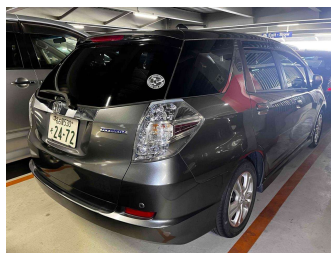

2012 Honda FIT SHUTTLE HYBRID S-SELECTION

Purchase Price **POA**
Includes GST, Registration & Licensing

Finance may be available on this vehicle. Ask one of our friendly staff for more information.

Gain peace of mind with Mechanical Breakdown Insurance. **Ask us how.**

Top features
None Listed

Body Style

-

Odometer

132,000 km

Engine

1300 cc

Fuel Type