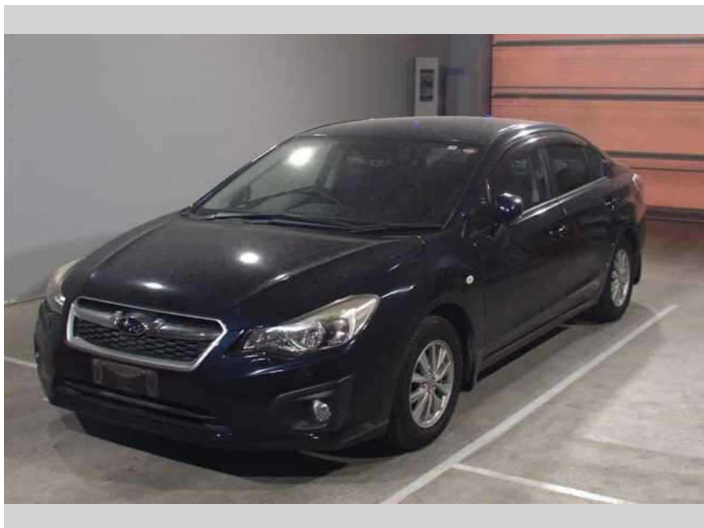

2013 Subaru IMPREZA G4 1.6i L

Purchase Price **POA**
Includes GST, Registration & Licensing

Finance may be available on this vehicle. Ask one of our friendly staff for more information.

Gain peace of mind with Mechanical Breakdown Insurance. **Ask us how.**

Top features

- » ESC

Body Style	-	Reg No.	-
Odometer	75,528 km	Ext Colour	Dark Grey
Engine	1599 cc	History	-
Fuel Type	Petrol	Seats	-
Transmission	CVT Auto	CO2 Emissions	-
Wheels	-	Energy Economy	-
VIN	-		
Interior	-		
Safety	-		
		Stock ID: 3631	