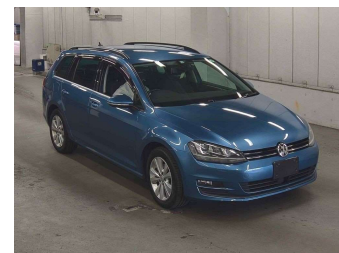

# 2014 Volkswagen Golf TSI COMFORT LINE BLUE

**Purchase Price** **POA**  
Includes GST, Registration & Licensing

Finance may be available on this vehicle. Ask one of our friendly staff for more information.

Gain peace of mind with Mechanical Breakdown Insurance. **Ask us how.**

**Top features**  
None Listed

Body Style

-

Odometer  
**60,500 km**

Engine  
**1200 cc**

Fuel Type  
**Petrol**

Transmission  
**CVT Auto**

Wheels  
-

VIN  
-

Interior  
-

Safety  
-

Reg No.

-

Ext Colour  
**Blue**

History  
-