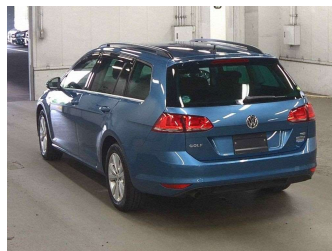

# 2014 Volkswagen Golf TSI COMFORT LINE BLUE

**Purchase Price** **POA**  
Includes GST, Registration & Licensing

Finance may be available on this vehicle. Ask one of our friendly staff for more information.

Gain peace of mind with Mechanical Breakdown Insurance. **Ask us how.**

**Top features**  
None Listed

Body Style

-

Odometer  
**60,500 km**

Engine  
**1200 cc**

Fuel Type  
**Petrol**

Transmission  
**CVT Auto**