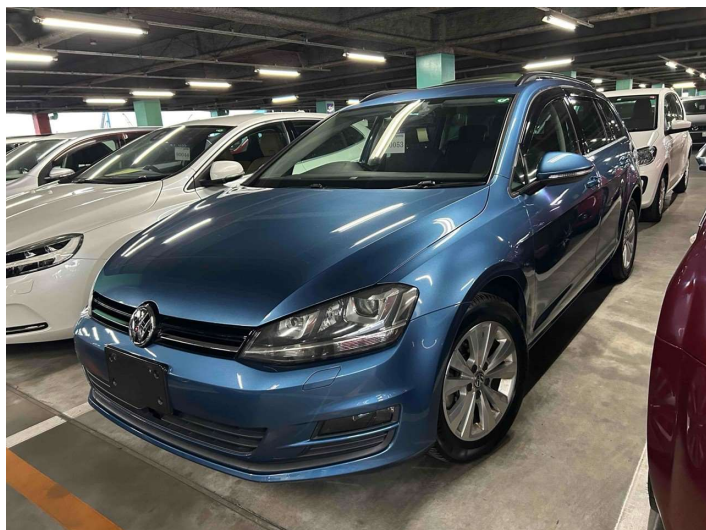

# 2014 Volkswagen Golf TSI COMFORT LINE BLUE

**Purchase Price** **POA**  
Includes GST, Registration & Licensing

Finance may be available on this vehicle. Ask one of our friendly staff for more information.

Gain peace of mind with Mechanical Breakdown Insurance. **Ask us how.**

**Top features**  
None Listed

Body Style

-

Odometer  
**60,500 km**

Engine  
**1200 cc**

Fuel Type  
**Petrol**

Transmission  
**CVT Auto**

Wheels  
-

VIN  
-

Interior  
-

Safety  
-

Reg No.

-

Ext Colour  
**Blue**

History  
-