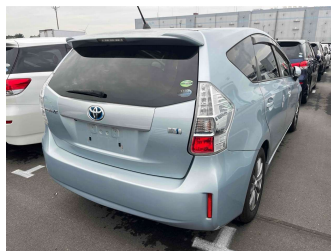

2013 Toyota PRIUS ALPHA SL SELECTION

Purchase Price **POA**
Includes GST, Registration & Licensing

Finance may be available on this vehicle. Ask one of our friendly staff for more information.

Gain peace of mind with Mechanical Breakdown Insurance. **Ask us how.**

Top features
None Listed

Body Style
-

Odometer
52,000 km

Engine
1800 cc

Fuel Type
-

Transmission
CVT Auto

Wheels
-

VIN
-

Interior
-

Safety
-

Reg No.
-

Ext Colour
LIGHTBLUE

History
-

Seats
-

CO2 Emissions
-

Energy Economy
-

Stock ID: 3982