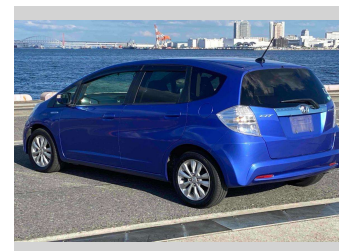

2013 Honda Fit HYBRID X H SELECTION

Purchase Price **POA**
Includes GST, Registration & Licensing

Finance may be available on this vehicle. Ask one of our friendly staff for more information.

Gain peace of mind with Mechanical Breakdown Insurance. **Ask us how.**

Top features

- » Air Con
- » Auto Lights
- » CD Player
- » Cruise Control
- » ESC
- » Heated Seats
- » Paddle Shift
- » Smart Key

Body Style	-
Odometer	137,161 km
Engine	1300 cc, Hybrid
Fuel Type	Petrol - Hybrid
Transmission	CVT Auto
Wheels	-
VIN	-
Interior	-
Safety	-