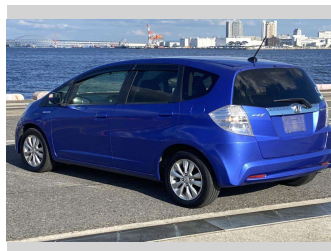

2013 Honda Fit HYBRID X H SELECTION

Purchase Price **POA**
Includes GST, Registration & Licensing

Finance may be available on this vehicle. Ask one of our friendly staff for more information.

Gain peace of mind with Mechanical Breakdown Insurance. **Ask us how.**

Top features

- » Air Con
- » Auto Lights
- » CD Player
- » Cruise Control
- » ESC
- » Heated Seats
- » Paddle Shift
- » Smart Key

Body Style	-
Odometer	137,161 km
Engine	1300 cc, Hybrid
Fuel Type	Petrol - Hybrid
Transmission	CVT Auto
Wheels	-
VIN	-
Interior	-
Safety	-