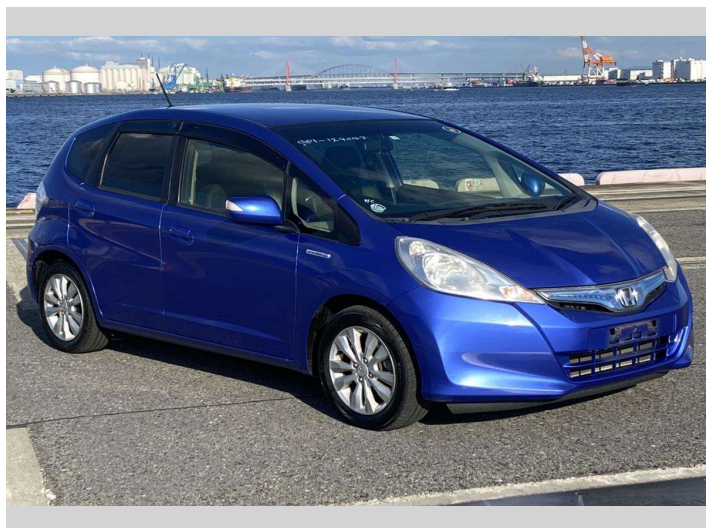

# 2013 Honda Fit HYBRID X H SELECTION

**Purchase Price** **POA**  
Includes GST, Registration & Licensing

Finance may be available on this vehicle. Ask one of our friendly staff for more information.

Gain peace of mind with Mechanical Breakdown Insurance. **Ask us how.**

**Top features**

- » Air Con
- » Auto Lights
- » CD Player
- » Cruise Control
- » ESC
- » Heated Seats
- » Paddle Shift
- » Smart Key

Body Style  
-

Odometer  
**137,161 km**

Engine  
**1300 cc, Hybrid**

Fuel Type  
**Petrol - Hybrid**

Transmission  
**CVT Auto**

Wheels  
-

VIN  
-

Interior  
-

Safety  
-

Reg No.  
-

Ext Colour  
**Blue**

History  
-