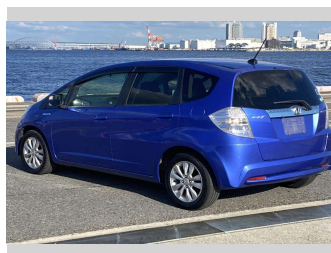

# 2013 Honda Fit HYBRID X H SELECTION

**Purchase Price** **POA**  
Includes GST, Registration & Licensing

Finance may be available on this vehicle. Ask one of our friendly staff for more information.

Gain peace of mind with Mechanical Breakdown Insurance. **Ask us how.**

**Top features**

- » Air Con
- » Auto Lights
- » CD Player
- » Cruise Control
- » ESC
- » Heated Seats
- » Paddle Shift
- » Smart Key

Body Style  
-

Odometer  
**137,161 km**

Engine  
**1300 cc, Hybrid**

Fuel Type  
**Petrol - Hybrid**