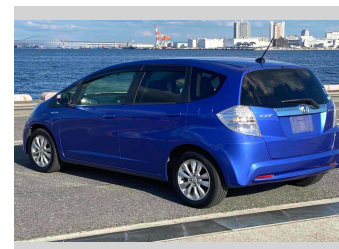

# 2013 Honda Fit HYBRID X H SELECTION

**Purchase Price** **POA**  
Includes GST, Registration & Licensing

Finance may be available on this vehicle. Ask one of our friendly staff for more information.

Gain peace of mind with Mechanical Breakdown Insurance. **Ask us how.**

**Top features**

- » Air Con
- » Auto Lights
- » CD Player
- » Cruise Control
- » ESC
- » Heated Seats
- » Paddle Shift
- » Smart Key

Body Style  
-

Odometer  
**137,161 km**

Engine  
**1300 cc, Hybrid**

Fuel Type  
**Petrol - Hybrid**