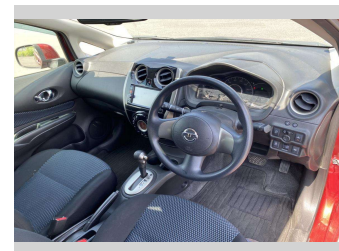

2013 Nissan Note X DIG-S EMERGENCY BRAKE

Purchase Price **POA**
Includes GST, Registration & Licensing

Finance may be available on this vehicle. Ask one of our friendly staff for more information.

Gain peace of mind with Mechanical Breakdown Insurance. **Ask us how.**

Top features

- » Air Con
- » CD Player
- » ESC
- » Radio
- » Smart Key

Body Style	-
Odometer	101,681 km
Engine	1200 cc
Fuel Type	Petrol
Transmission	CVT Auto
Wheels	-
VIN	-
Interior	-
Safety	-

Reg No.	-
Ext Colour	WINE
History	-
Seats	5 seats
CO2 Emissions	-
Energy Economy	-