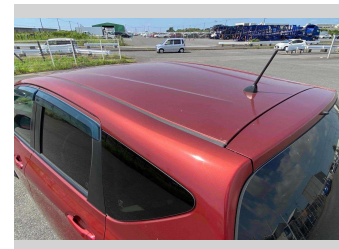

2013 Nissan Note X DIG-S EMERGENCY BRAKE

Purchase Price **POA**
Includes GST, Registration & Licensing

Finance may be available on this vehicle. Ask one of our friendly staff for more information.

Gain peace of mind with Mechanical Breakdown Insurance. **Ask us how.**

Top features

- » Air Con
- » CD Player
- » ESC
- » Radio
- » Smart Key

Body Style	-
Odometer	101,681 km
Engine	1200 cc
Fuel Type	Petrol
Transmission	CVT Auto
Wheels	-
VIN	-
Interior	-
Safety	-

Reg No.	-
Ext Colour	WINE
History	-
Seats	5 seats
CO2 Emissions	-
Energy Economy	-

Stock ID: 3840

Mitchell Motor Court | Phone 03 453 0011 | Email mitchellmc@xtra.co.nz
299 Kaikorai Valley Road, Dunedin 9011, New Zealand
www.mitchellmotorcourt.co.nz