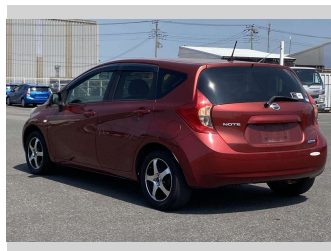

2013 Nissan Note X DIG-S EMERGENCY BRAKE

Purchase Price **POA**
Includes GST, Registration & Licensing

Finance may be available on this vehicle. Ask one of our friendly staff for more information.

Gain peace of mind with Mechanical Breakdown Insurance. **Ask us how.**

Top features

- » Air Con
- » CD Player
- » ESC
- » Radio
- » Smart Key

Body Style	-
Odometer	101,681 km
Engine	1200 cc
Fuel Type	Petrol
Transmission	CVT Auto
Wheels	-
VIN	-
Interior	-
Safety	-

Reg No.	-
Ext Colour	WINE
History	-
Seats	5 seats
CO2 Emissions	-
Energy Economy	-