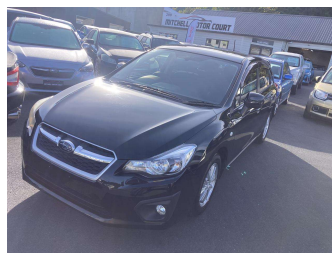

# 2012 Subaru Impreza Sport 1.6L

**Purchase Price** **\$9,995**

Includes GST  
Excludes on-road costs of \$395

Finance may be available on this vehicle. Ask one of our friendly staff for more information.

Body Style  
**4 door, Hatchback**

Odometer  
**113,341 km**

Engine  
**1600 cc**

Fuel Type  
**Petrol**

Transmission  
**CVT Auto, Front Wheel**

Wheels  
-

VIN  
**7AT0GF09X24003687**

Interior  
**Black**