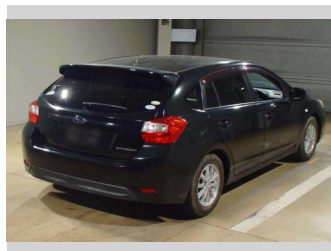

# 2012 Subaru IMPREZA SPORT 1,6i-L

**Purchase Price** **POA**  
Includes GST, Registration & Licensing

Finance may be available on this vehicle. Ask one of our friendly staff for more information.

Gain peace of mind with Mechanical Breakdown Insurance. **Ask us how.**

**Top features**

- » ESC

Body Style	-	Reg No.	-
Odometer	<b>113,341 km</b>	Ext Colour	<b>Black</b>
Engine	<b>1600 cc</b>	History	-
Fuel Type	<b>Petrol</b>	Seats	-
Transmission	<b>CVT Auto</b>	CO2 Emissions	-
Wheels	-	Energy Economy	-
VIN	-		
Interior	-		
Safety	-		