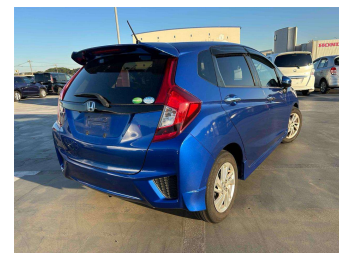

2014 Honda Fit 13G S PACKAGE

Purchase Price **POA**
Includes GST, Registration & Licensing

Finance may be available on this vehicle. Ask one of our friendly staff for more information.

Gain peace of mind with Mechanical Breakdown Insurance. **Ask us how.**

Top features
None Listed

Body Style
-

Odometer
115,000 km

Engine
1300 cc

Fuel Type
Petrol

Transmission
Paddle Shift

Wheels
-

VIN
-

Interior
-

Safety
-

Reg No.
-

Ext Colour
Blue

History
-

Seats
-

CO2 Emissions
-

Energy Economy
-