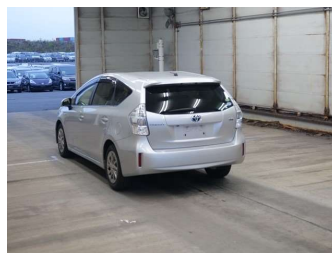

2013 Toyota PRIUS ALPHA S TUNE BLACK

not available yet

Purchase Price **POA**
Includes GST, Registration & Licensing

Finance may be available on this vehicle. Ask one of our friendly staff for more information.

Gain peace of mind with Mechanical Breakdown Insurance. **Ask us how.**

Top features
None Listed

Body Style
-
Odometer
98,000 km
Engine
1800 cc
Fuel Type
-
Transmission
CVT Auto
Wheels
-
VIN
-
Interior
-
Safety
-

Reg No.
-
Ext Colour
Silver
History
-
Seats
-
CO2 Emissions
-
Energy Economy
-

Stock ID: 3965

Mitchell Motor Court | Phone 03 453 0011 | Email mitchellmc@xtra.co.nz
299 Kaikorai Valley Road, Dunedin 9011, New Zealand
www.mitchellmotorcourt.co.nz