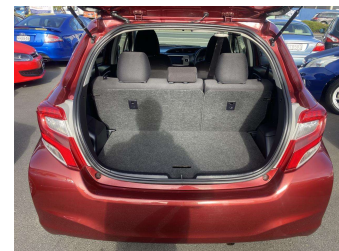

2015 Toyota Vitz JEWELA

Purchase Price **\$11,995**

Includes GST
Excludes on-road costs of \$395

Finance may be available on this vehicle. Ask one of our friendly staff for more information.

Gain peace of mind with Mechanical Breakdown Insurance. **Ask us how.**

Top features

- » 5 Seater
- » Air Bag(s)
- » Air Con
- » Air Conditioning
- » Car Stereo
- » Central Locking
- » Central Locking
- » Child seat anchor poin...
- » EFI
- » Electric Mirrors
- » Electric Mirrors
- » Electric Windows
- » Keyless Start
- » Power Steering
- » Rear Wiper
- » Remote Locking
- » Wheel Covers

Body Style
4 door, Hatchback

Odometer
49,900 km

Engine
1300 cc

Fuel Type
Petrol

Transmission
CVT Auto, Front Wheel

Wheels
-

VIN
7AT0H63EX24196726

Interior
Black