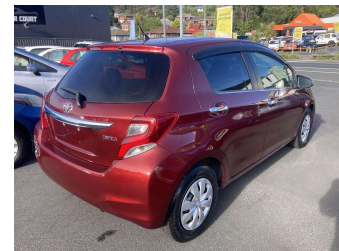

2015 Toyota Vitz JEWELA

Purchase Price **\$11,995**

Includes GST
Excludes on-road costs of \$395

Finance may be available on this vehicle. Ask one of our friendly staff for more information.

Gain peace of mind with Mechanical Breakdown Insurance. **Ask us how.**

Body Style
4 door, Hatchback

Odometer
49,900 km

Engine
1300 cc

Fuel Type
Petrol

Transmission
CVT Auto, Front Wheel

Wheels
-

VIN
7AT0H63EX24196726

Interior
Black