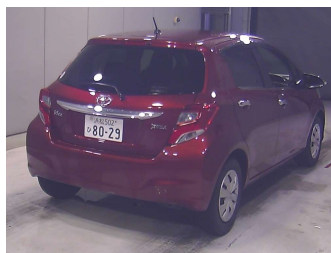

# 2015 Toyota Vitz JEWELA

**Purchase Price** **POA**  
Includes GST, Registration & Licensing

Finance may be available on this vehicle. Ask one of our friendly staff for more information.

Gain peace of mind with Mechanical Breakdown Insurance. **Ask us how.**

**Top features**  
None Listed

Body Style  
-

Odometer  
**49,900 km**

Engine  
**1300 cc**

Fuel Type  
**Petrol**

Transmission  
**CVT Auto**

Wheels  
-

VIN  
-