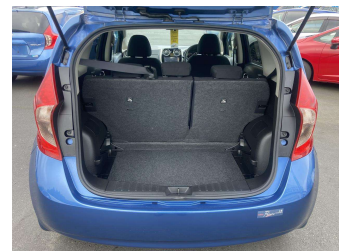

2014 Nissan Note X DIG-SEMABRE PACKAGE

Purchase Price **\$8,995**

Includes GST
Excludes on-road costs of \$395

Finance may be available on this vehicle. Ask one of our friendly staff for more information.

Body Style
4 door, Hatchback

Odometer
113,872 km

Engine
1200 cc

Fuel Type
Petrol

Transmission
CVT Auto, Front Wheel

Wheels
-

VIN
7AT0DH79X24209760

Interior
Black