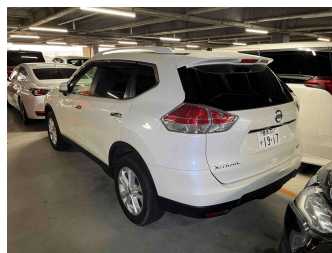

2014 Nissan X-Trail 20X EMERGENCY BRAKE

Purchase Price
Includes GST, Registration & Licensing

POA

Finance may be available on this vehicle. Ask one of our friendly staff for more information.

Gain peace of mind with Mechanical Breakdown Insurance. **Ask us how.**

Top features

None Listed

Body Style

-

Odometer

114,000 km

Engine

2000 cc