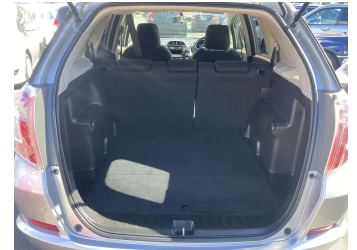

2014 Honda Fit Hybrid Shuttle C

Purchase Price **\$9,995**

Includes GST
Excludes on-road costs of \$395

Finance may be available on this vehicle. Ask one of our friendly staff for more information.

Gain peace of mind with Mechanical Breakdown Insurance. **Ask us how.**