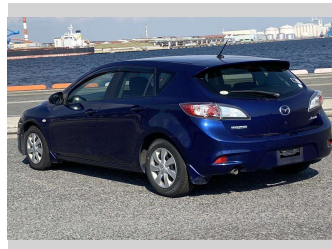

2012 Mazda AXELA SPORT 15C

Purchase Price **POA**
Includes GST, Registration & Licensing

Finance may be available on this vehicle. Ask one of our friendly staff for more information.

Gain peace of mind with Mechanical Breakdown Insurance. **Ask us how.**

Top features

- » Air Con
- » Auto Lights
- » CD Player
- » ESC
- » Smart Key

Body Style
-

Odometer
179,545 km

Engine
1500 cc

Fuel Type
Petrol

Transmission
CVT Auto

Wheels
-