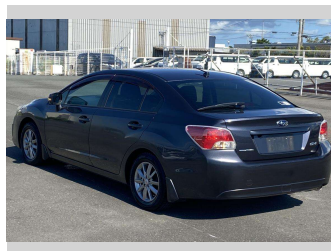

2013 Subaru IMPREZA G4 2.0i eyesight

Purchase Price **POA**
Includes GST, Registration & Licensing

Finance may be available on this vehicle. Ask one of our friendly staff for more information.

Gain peace of mind with Mechanical Breakdown Insurance. **Ask us how.**

Top features

- » Air Con
- » Auto Lights
- » CD Player
- » ESC
- » Paddle Shift
- » Radio

Body Style
-

Odometer
100,360 km

Engine
2000 cc

Fuel Type
Petrol

Transmission
CVT Auto, 4WD

Wheels
-

VIN
-

Interior
-

Safety
-

Reg No.
-

Ext Colour
GRAY

History
-

Seats
5 seats

CO2 Emissions
-