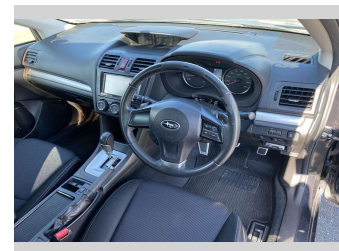

2013 Subaru IMPREZA G4 2.0i eyesight

Purchase Price **POA**
Includes GST, Registration & Licensing

Finance may be available on this vehicle. Ask one of our friendly staff for more information.

Gain peace of mind with Mechanical Breakdown Insurance. **Ask us how.**

Top features

- » Air Con
- » Auto Lights
- » CD Player
- » ESC
- » Paddle Shift
- » Radio

Body Style
-

Odometer
100,360 km

Engine
2000 cc

Fuel Type
Petrol

Transmission
CVT Auto, 4WD

Wheels
-

VIN
-

Interior
-

Safety
-

Reg No.
-

Ext Colour
GRAY

History
-

Seats
5 seats

CO2 Emissions
-