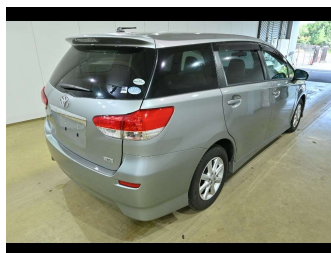

2012 Toyota Wish 2.0G

Purchase Price **POA**
Includes GST, Registration & Licensing

Finance may be available on this vehicle. Ask one of our friendly staff for more information.

Gain peace of mind with Mechanical Breakdown Insurance. **Ask us how.**

Top features
None Listed

Body Style
-

Odometer
50,000 km

Engine
2000 cc

Fuel Type
Petrol

Transmission
CVT Auto

Wheels
-

VIN
-