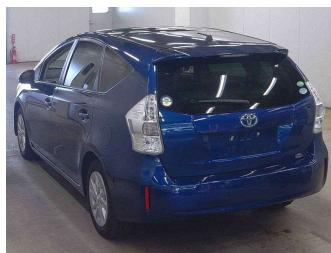

2013 Toyota PRIUS ALPHA S

Purchase Price **POA**
Includes GST, Registration & Licensing

Finance may be available on this vehicle. Ask one of our friendly staff for more information.

Gain peace of mind with Mechanical Breakdown Insurance. **Ask us how.**

Top features
None Listed

Body Style

-

Odometer

133,000 km

Engine

1800 cc

Fuel Type

-

Transmission

CVT Auto

Wheels

-

VIN

-

Interior